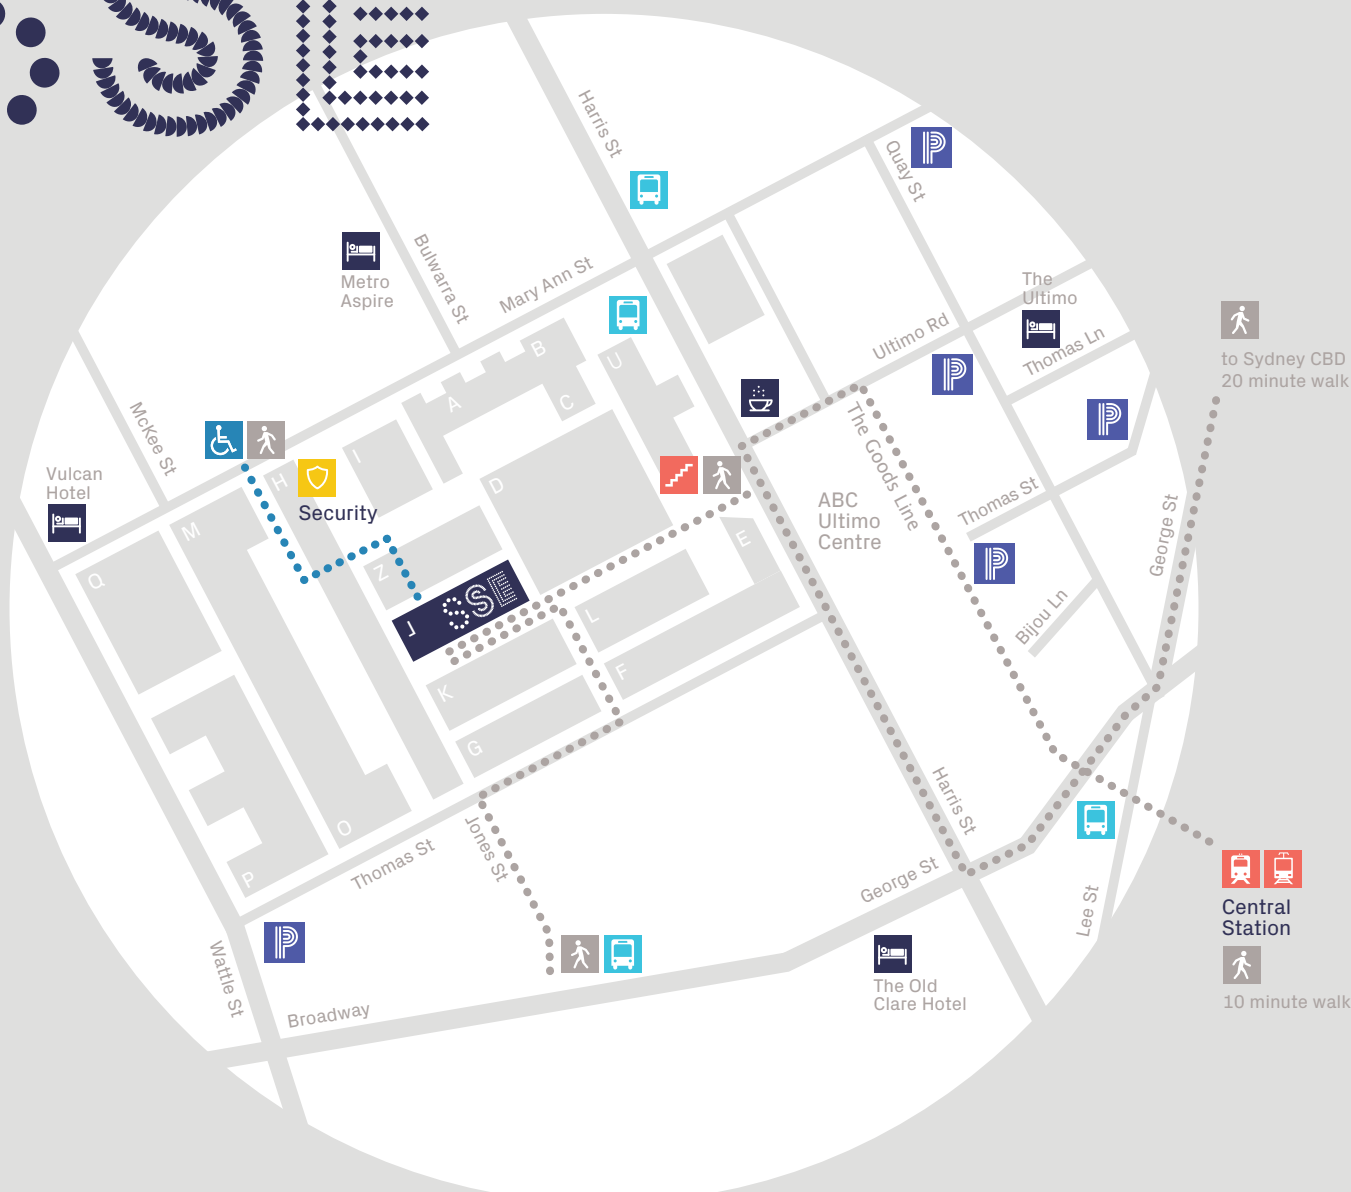

How to find

SSE is located in Ultimo.
 10 minute walk from Central, Chinatown, Chippendale and Broadway.
 20 minute walk to Sydney's Central Business District.

Limited metered parking on Thomas and Mary Ann Streets.
 Multiple InterPark and Wilson Parking stations in the area as shown.

Buses travel along Broadway, Harris Street.

Central Station is a 10 minute walk from SSE. Central Station is the main railway station in Sydney for country and suburban railway lines and the Dulwich Light Rail and CBD/South East Light Rail.

Sydney International and Domestic Airport is approximately 8km from SSE.
 A taxi to SSE will cost AUD\$25-40.
 The AirportLink train service runs from Sydney Airport to Central Station regularly and takes approximately 20 minutes. The fare is about AUD\$20.